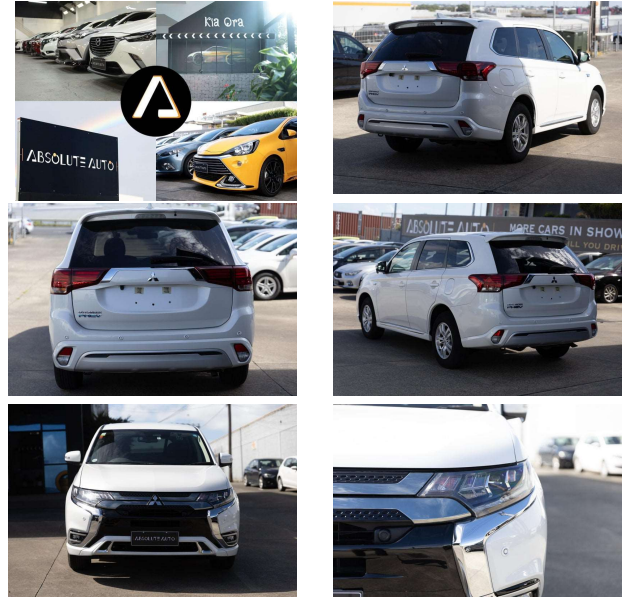

2019 Mitsubishi Outlander 2.4L/PHEV/4WD/G

VEHICLE INFORMATION

Cash Price

Includes GST

\$25,974

+ on-road-costs

Finance this vehicle
from only

\$142.38

per week*

finance
NOW

Gain peace of mind
with Mechanical
Breakdown
Insurance. Ask us
how.

Body

RV-SUV

Odometer

62,000 km

Engine